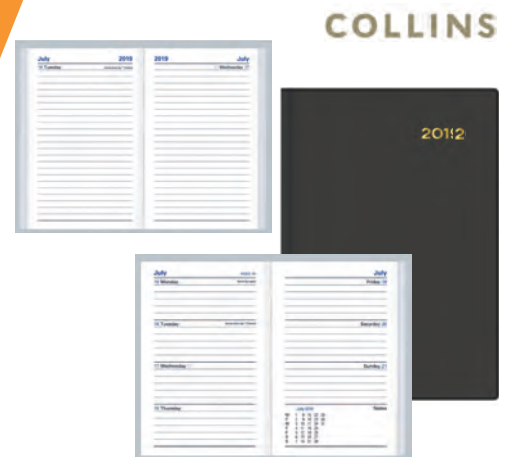

A5

710 022 001	Diary 187 Belmont A5 1 Day to a Page	BLACK	EA	$14.95
710 022 501	Diary 387 Belmont A5 Week to a View	BLACK	EA	$10.95